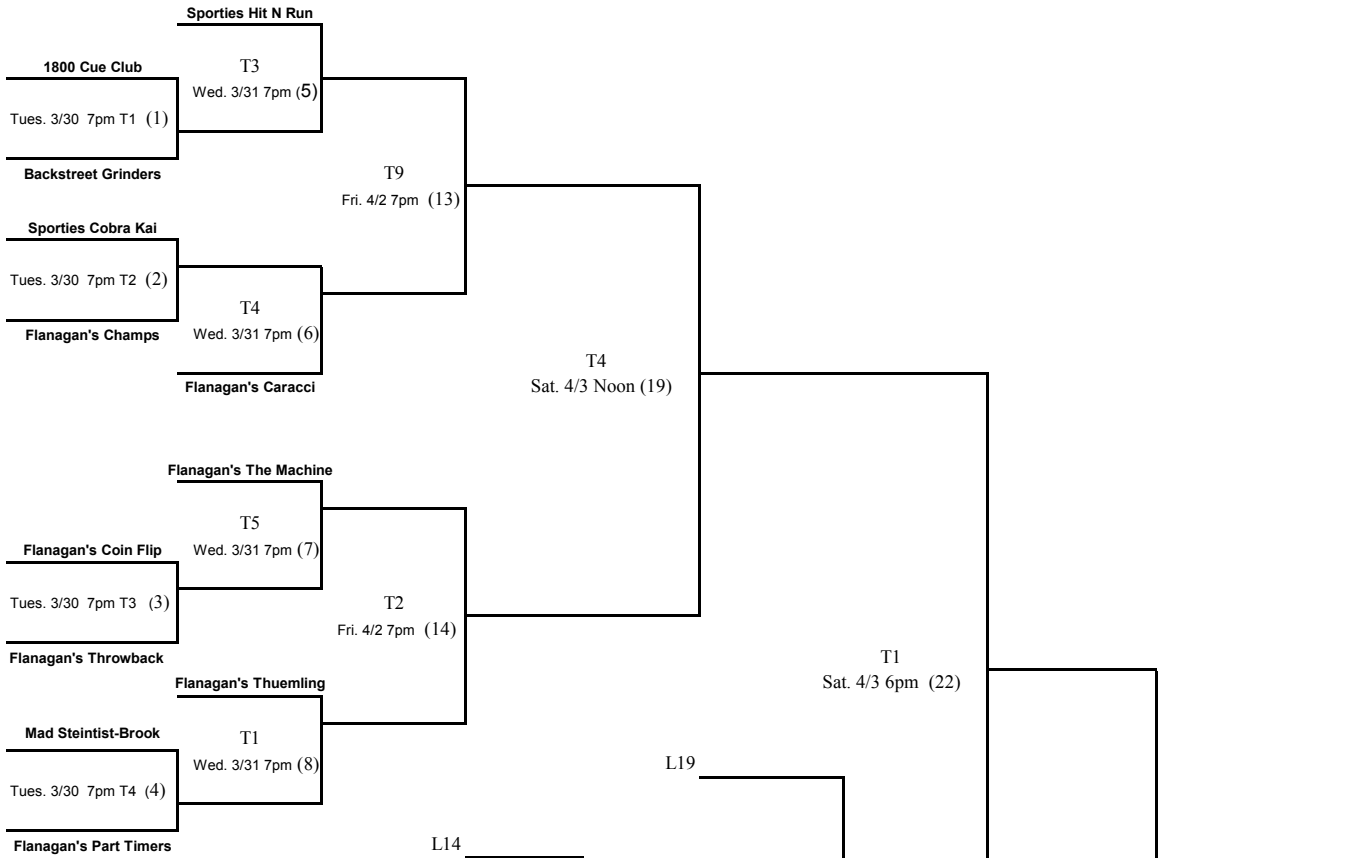

WPBA 2020-21 Class A Double Elimination (March 30 - April 3)

Winner's Bracket

Loser's Bracket