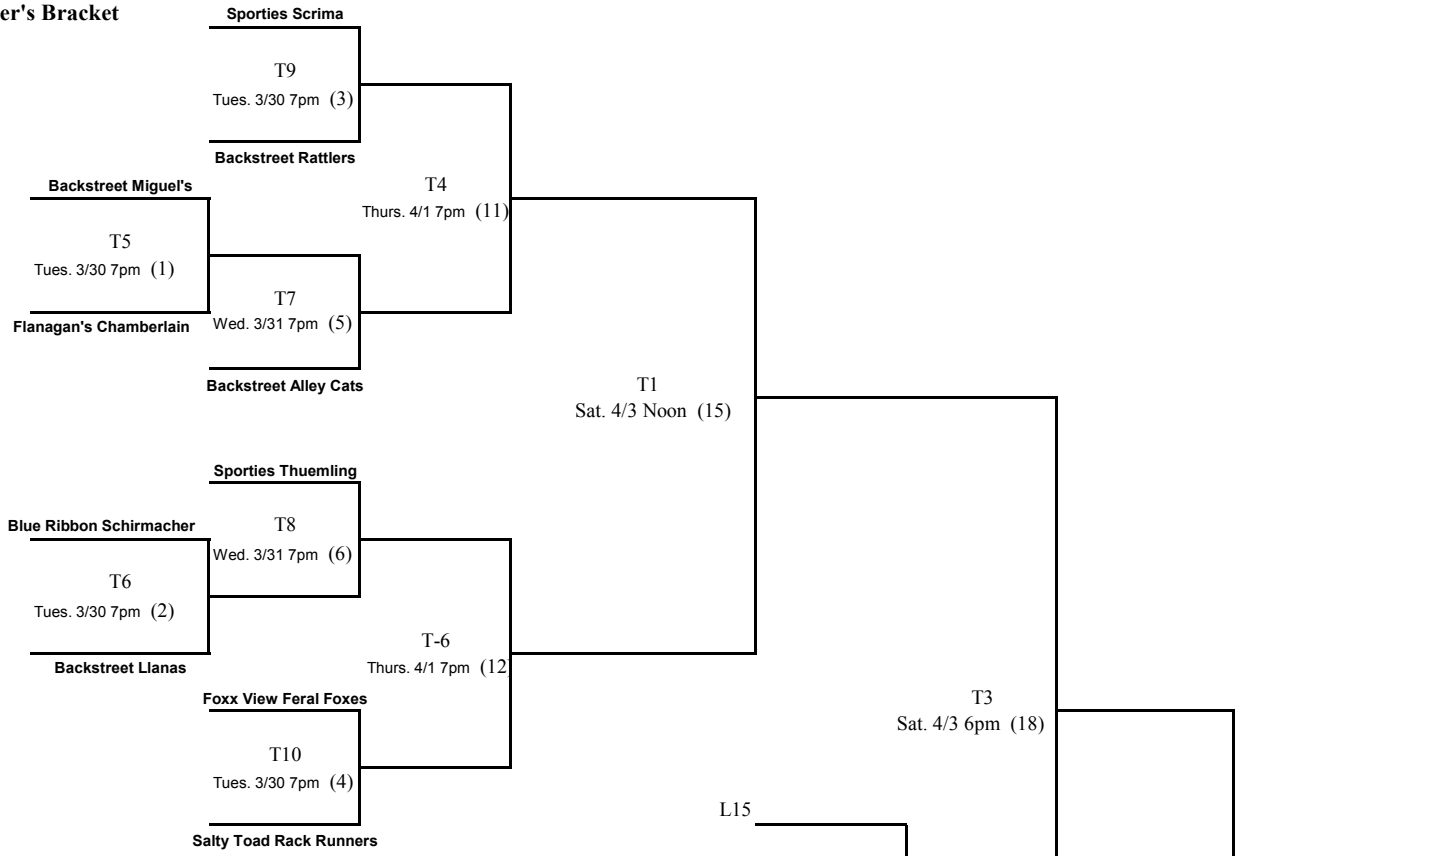

WPBA 2020-21 Class B Double Elimination (March 30 - April 3)

Winner's Bracket

Loser's Bracket