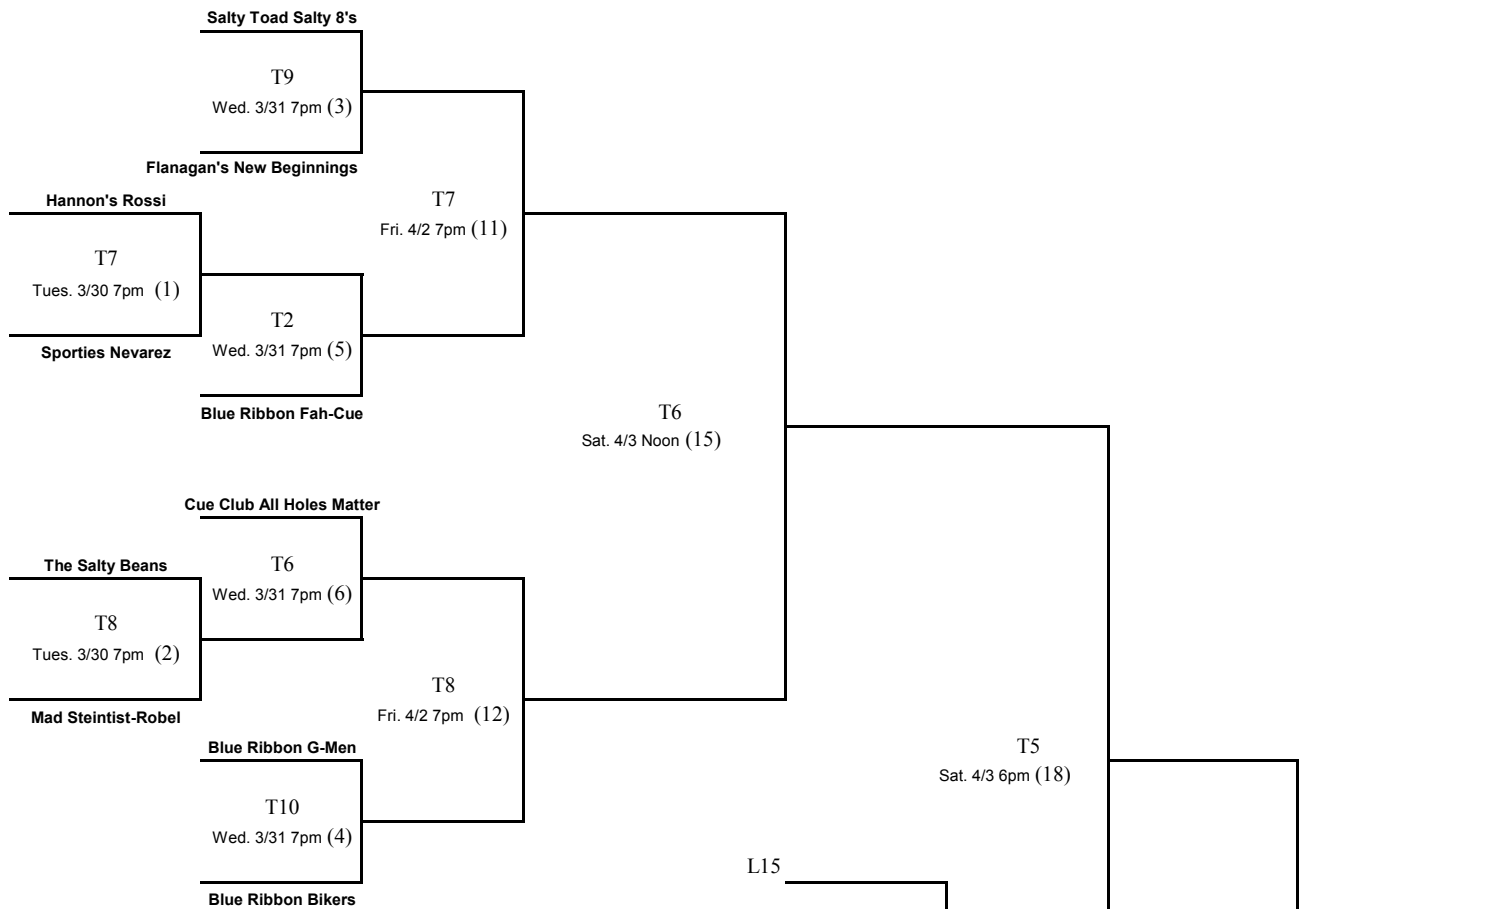

# WPBA 2020-21 Class C Double Elimination (March 30 - April 3)

## Winner's Bracket

## Loser's Bracket